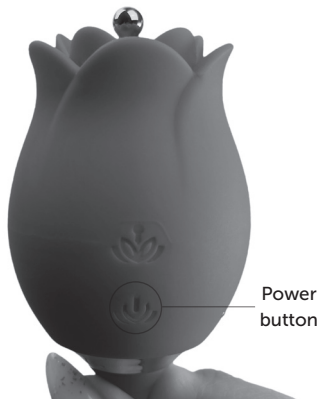

Wild Bloom

PRODUCT MANUAL

**10 come-hither
motion modes**

10 massage modes

**2 interchangeable
attachments**

Waterproof IPX6

Made from silicone

Charging

- For maximum pleasure charge before every use.
- Connect the included USB cable and insert the USB end into the wall adaptor or computer USB port (Computer must be turned on).
- The glow indicates charging in progress.
- A full charge takes up to 150 minutes for 60 minutes of play.
- Do not use the device while charging.

Magnetic USB charging port

How To Use

- Hold the  button to turn on/off for standby mode. The LED light will light up.
- Press it quickly to cycle through 10 come-hither motion modes.
- Press the  button quickly to cycle through 10 massage modes.