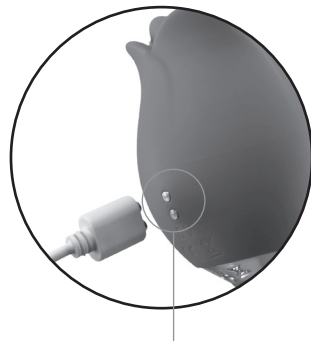

Wild Bloom

PRODUCT MANUAL

**10 come-hither
motion modes**

10 massage modes

**2 interchangeable
attachments**

Waterproof IPX6

Made from silicone

Charging

- For maximum pleasure charge before every use.
- Connect the included USB cable and insert the USB end into the wall adaptor or computer USB port (Computer must be turned on).
- The glow indicates charging in progress.
- A full charge takes up to 150 minutes for 60 minutes of play.
- Do not use the device while charging.

Magnetic USB charging port

How To Use

- Hold the  button to turn on/off for standby mode. The LED light will light up.
- Press it quickly to cycle through 10 come-hither motion modes.
- Press the  button quickly to cycle through 10 massage modes.