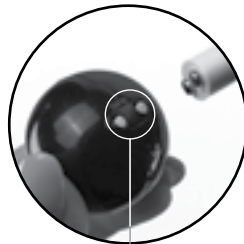

edenfantasys
THE NEW INTIMACY

9 massage modes

**Weights 0.42 oz,
2 x 0.77 oz**

2 kegel sleeves

Remote control

Waterproof IPX7

**Made from silicone
and ABS plastic**

Vibro Kegel

PRODUCT MANUAL

How To Use

- For maximum pleasure, charge before every use.
- Connect the toy or remote control to the included USB cable and insert the USB end into the wall adaptor or computer USB port (Computer must be turned on).
- The slow, intermittent glow indicates charging in progress.
- A full charge takes up to 30 minutes for 60 minutes of play.
- Do not use the device while charging.

Magnetic
charging port

How To Use

Without remote control

- Press the  button to turn on/off.
- Press it quickly to cycle through 9 massage modes.

With the remote control

- Remove the protective film from the remote control's battery compartment before use.
- Hold the  button on the toy to enter the standby mode.
- Press the  button on the remote to turn it on/off.
- Press the  button quickly to cycle through 9 vibration modes.
- Hold the  button on the toy to turn it off.