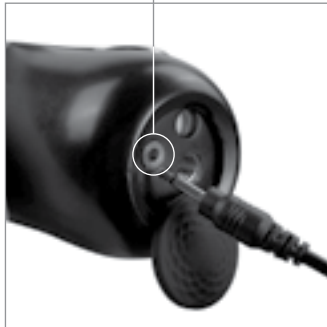

7 thrusting modes

10 massage modes

Thrusting depth up to 1.75"

Strong suction cup

Adjustable angle

Made from silicone and ABS plastic

Sweet emotion

PRODUCT MANUAL

Charging

- For maximum pleasure charge before every use.
- Connect the included USB cable and insert the USB end into the wall adaptor or computer USB port (Computer must be turned on).
- The glow indicates charging in progress.
- A full charge for the sex machine takes up to 2 hours for 1 hour of play.
- Do not use the device while charging.

USB
charging port

Before Use

- Screw the machine to the suction cup base.

- Attach the suction cup stand to a smooth horizontal surface.
- Pull the latch down to secure the suction cup.

Suction cup

- Adjust the angle.
- Tighten the knob to hold the position.
- Loosen the knob to change the angle.

Tension knob

How To Use

- Hold the  button to turn the toy on/off.
- Press it quickly to cycle through 7 thrusting speeds.
- Press the  button quickly to cycle through 10 massage modes.
- Hold it to turn the massage mode off.