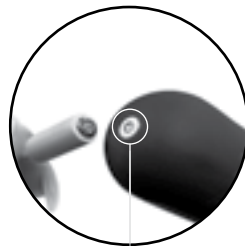

Sleek rabbit

PRODUCT MANUAL

10 massage modes

3 sucking modes

2 powerful motors

Waterproof IPX6

**Made from silicone
and ABS plastic**

How To Use

- For maximum pleasure, charge before every use.
- Connect the toy to the included USB cable and insert the USB end into the wall adaptor or computer USB port (Computer must be turned on).
- The slow, intermittent glow indicates charging in progress.
- A full charge takes up to 3 hours for 1 hour of play.
- Do not use the device while charging.

Magnetic
charging port

How To Use

Without remote control

- Hold the  button to turn the toy on/off.
- Press it quickly to cycle through 3 sucking modes.
- Double press the  button to pause the sucking mode.
- Hold the **M** button to turn the toy on/off.
- Press it quickly to cycle through 10 massage modes.
- Double press the **M** button to pause massage mode.
- The toy will automatically turn off after 10 mins if you don't touch the buttons when in standby mode.