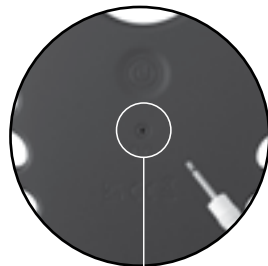

Sensation pad

9 massage modes

Dildo-compatible

Grinding stimulation

Ribbed texture

Waterproof IPX7

Made from silicone

Charging

- For maximum pleasure charge before every use.
- Connect the included USB cable and insert the USB end into the wall adaptor or computer USB port (Computer must be turned on).
- The glow indicates charging in progress.
- A full charge takes up to 90 minutes for 45 minutes of play.
- Do not use the device while charging.