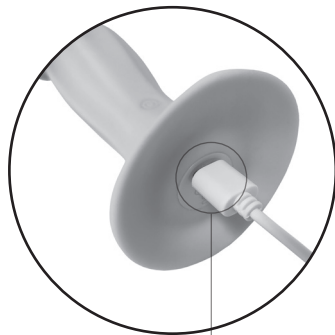

edenfantasys
THE NEW INTIMACY

Seducer

PRODUCT MANUAL

9 massage modes

Fantasy design

Remote control

Strong suction cup

Waterproof IPX6

**Made from silicone
and ABS plastic**

Charging

- For maximum pleasure charge before every use.
- Connect the included USB cable and insert the USB end into the wall adaptor or computer USB port (Computer must be turned on).
- The slow intermittent glow indicates charging in progress.
- A full charge takes up to 90 minutes for 60 minutes of play.
- Do not use the device while charging.

Magnetic USB charging port

How To Use

Without remote control

- Hold the  button to turn the toy on/off.
- Press it quickly to cycle through 9 massage modes.

With remote control

- Hold the  button on the toy to enter the standby mode.
- Hold the  button on the remote to turn the toy on/off.
- Press the  button on the remote to cycle through 9 massage modes.