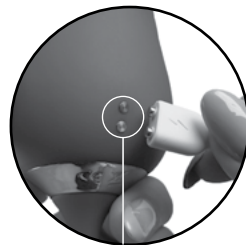

Rose passion

PRODUCT MANUAL

10 thrusting modes

10 licking modes

Waterproof IPX7

Made from silicone

How To Use

- For maximum pleasure charge before every use.
- Connect the included USB cable and insert the USB end into the wall adaptor or computer USB port (Computer must be turned on).
- The glow indicates charging in progress.
- A full charge takes up to 150 minutes for 60 minutes of play.
- Do not use the device while charging.

Magnetic
charging port

How To Use

- Hold the  button to turn on/off for standby mode. The LED light will light up.
- Press it quickly to cycle through 10 thrusting modes.
- Press the  button quickly to cycle through 10 licking modes.