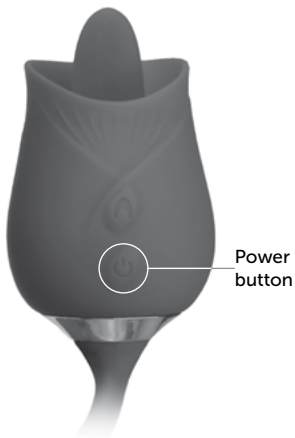

Rose passion

PRODUCT MANUAL

10 thrusting modes

10 licking modes

Waterproof IPX7

Made from silicone

How To Use

- For maximum pleasure charge before every use.
- Connect the included USB cable and insert the USB end into the wall adaptor or computer USB port (Computer must be turned on).
- The glow indicates charging in progress.
- A full charge takes up to 150 minutes for 60 minutes of play.
- Do not use the device while charging.

Magnetic
charging port

How To Use

- Hold the  button to turn on/off for standby mode. The LED light will light up.
- Press it quickly to cycle through 10 thrusting modes.
- Press the  button quickly to cycle through 10 licking modes.