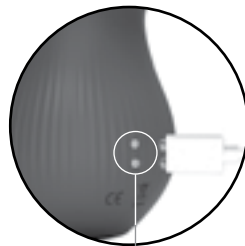

Magnetic charging port