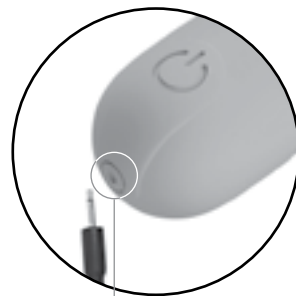

**Love play**

**PRODUCT MANUAL**

**10 massage modes**

**Waterproof**

**Made from ABS plastic**

## **Charging**

- For maximum pleasure charge before every use.
- Connect the included USB cable and insert the USB end into the wall adaptor or computer USB port (Computer must be turned on).
- The slow intermittent glow indicates charging in progress.
- A full charge takes up to 50 minutes for 40 minutes of play.