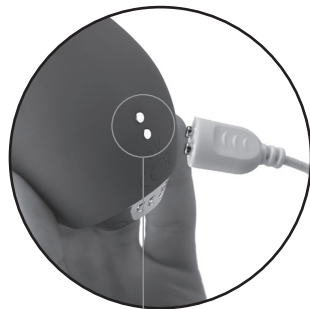

10 massage modes

2 interchangeable attachments

Waterproof IPX6

Made from silicone and ABS plastic

Blossomworks

PRODUCT MANUAL

Charging

- For maximum pleasure charge before every use.
- Connect the included USB cable and insert the USB end into the wall adaptor or computer USB port (Computer must be turned on).
- The glow indicates charging in progress.
- A full charge takes up to 150 minutes for 60 minutes of play.
- Do not use the device while charging.

Magnetic USB charging port

How To Use

- Hold the  button to turn on/off for standby mode. The LED light will light up.
- Press the  button quickly to cycle through 10 massage modes.

Power button

Cleaning and Care