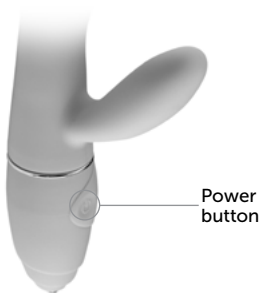

How To Use

- Hold the button to turn on/off.
- Press it quickly to cycle through 10 vibration modes.

Cleaning and Care

- Use a toy cleaner/mild soap with water to clean the product before and after each use.
- Pat with a towel and allow it to air-dry completely.
- Use with the water-based lube only, no silicone lubricants.
- The item can be sterilized with a 5% bleach solution or alcohol.

Warning

- Do not use on inflamed and injured areas.
- Discontinue use if feeling pain or discomfort.
- Adult novelty only. Use for medical purposes or for a use that has an adverse effect on any function of the body is prohibited.

edenfantasy
THE NEW INTIMACY

www.edenfantasy.com

Customer Service 24/7
Phone: +1 (770) 604 - 1352