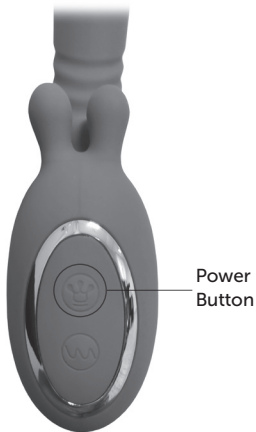

Dream

2 powerful motors

9 rotation modes

9 thrusting modes

9 massage modes

Bendable shaft

Waterproof IPX7

**Made from silicone
and ABS plastic**

Charging

- For maximum pleasure charge before every use.
- Connect the included USB cable and insert the USB end into the wall adaptor or computer USB port (Computer must be turned on).
- The glow indicates charging in progress.
- A full charge takes up to 140 minutes for 70 minutes of play.
- Do not use the device while charging.

Magnetic USB charging port

How To Use

- Hold the  button to turn the toy on/off.
- Press it quickly to cycle through 9 massage modes for the bottom nub and 9 rotation modes for two upper nubs on the clit attachment.
- Press the  button to cycle through 9 thrusting modes.