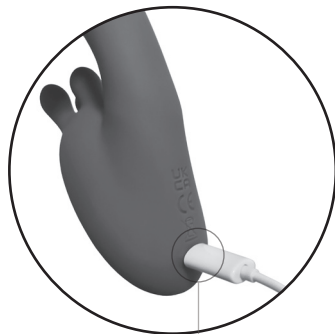

Dream

2 powerful motors

9 rotation modes

9 thrusting modes

9 massage modes

Bendable shaft

Waterproof IPX7

**Made from silicone
and ABS plastic**

Charging

- For maximum pleasure charge before every use.
- Connect the included USB cable and insert the USB end into the wall adaptor or computer USB port (Computer must be turned on).
- The glow indicates charging in progress.
- A full charge takes up to 140 minutes for 70 minutes of play.
- Do not use the device while charging.

Magnetic USB charging port

How To Use

- Hold the  button to turn the toy on/off.
- Press it quickly to cycle through 9 massage modes for the bottom nub and 9 rotation modes for two upper nubs on the clit attachment.
- Press the  button to cycle through 9 thrusting modes.