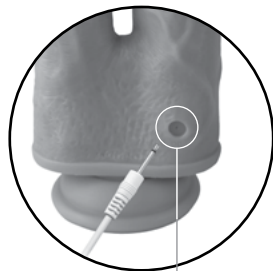

Double trouble

PRODUCT MANUAL

10 vibration and rotation modes

Turbo mode

Remote control

Realistic design

Strong suction cup

Waterproof IPX7

Made from silicone and ABS plastic

Charging

- For maximum pleasure, charge before every use.
- Connect the included USB magnetic charging cable and insert the USB end into the wall adaptor or computer USB port (Computer must be turned on) or power bank.
- The slow, intermittent glow indicates charging in progress.
- A full charge takes up to 120 minutes for 60 minutes of play.
- Do not use the device while charging.

USB
charging port

How To Use

Without remote control

- Hold the  button to turn on/off.
- Press it quickly to cycle through 10 vibration and rotation modes.
- Press the  button for an intensity burst (fades after 10 secs).

With the remote control

- Hold the  button on the base of the toy for standby mode.
- Press the  button on the remote to turn the toy on/off.
- Press it quickly to cycle through 10 massage and rotation modes.
- Press the  button for an intensity burst (fades after 10 secs).