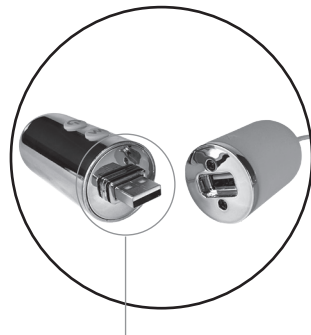

## Deluxe Vibro Nipple Clamps

PRODUCT MANUAL

**9 massage modes**

**Soft and secure clamps**

**Waterproof IPX6**

**Made from ABS plastic**

## Charging

- For maximum pleasure, charge before every use.
- Detach the bottom part of the control pack.
- Insert the USB end into the wall adaptor or computer/power bank USB port (the device must be turned on) to power the control pack.
- A full charge takes up to 70 minutes for 40 minutes of play.

## How To Use

---

- Hold the  button on the control pack to turn the toy on/off.
- Press the  button to cycle through 9 massage modes.

Power  
button