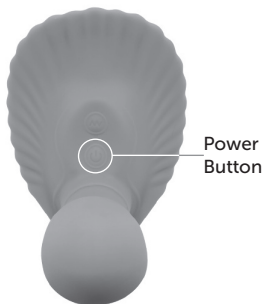

10 vibration modes

Made from silicone

Discreet design

Callypso

PRODUCT MANUAL

Power

- The item is powered by 1 AAA battery.
- Open the lid to insert the battery.
- Follow the polarity instructions inside the battery case.

1 AAA
battery

How To Use

- Hold the  button to turn on/off.
- Press the  button quickly to cycle through 10 powerful modes.

Cleaning and Care

- Use a toy cleaner/mild soap with water to clean the product.
- Pat with a towel and allow it to air-dry completely.
- Use with the water-based lube only, no silicone lubricants.
- The item can be sterilized with a 5% bleach solution or alcohol.